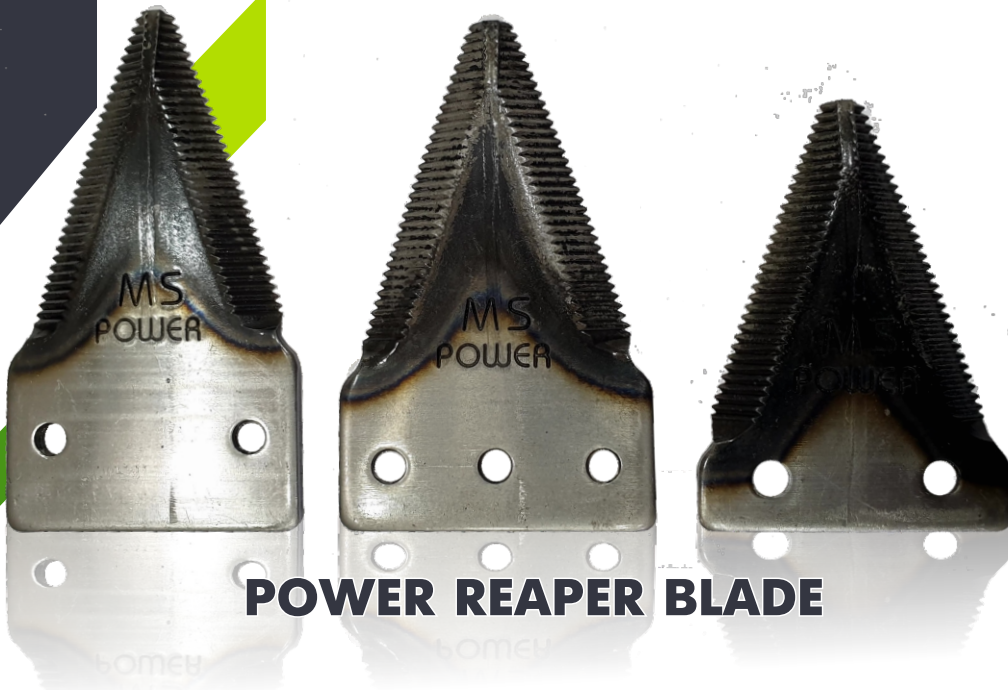

**MS
POWER**

“World Class
Engineering Solution”

POWER REAPER BLADE

Upper Part

Kubota Type Cutter Assembly

Taro Type Cutter Assembly

3 Ft Cutter

2.5 Ft Cutter