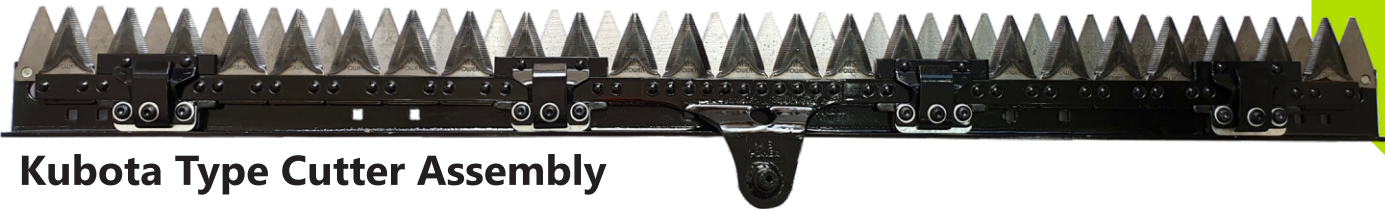

**MS
POWER**

“World Class
Engineering Solution”

POWER REAPER BLADE

Upper Part

Kubota Type Cutter Assembly

Taro Type Cutter Assembly

3 Ft Cutter

2.5 Ft Cutter

TRACK COMBINE BLADE

Knife Support Small

Knife Support Big

Track Cutter 12 Segment

Track Cutter 11 Segment

3 Segment Blade

Class Ball Head

Kartar Head Patti